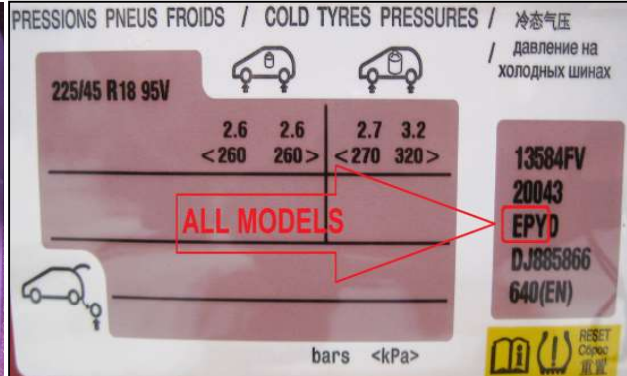

# PEUGEOT-PSA

**MODEL-MODELLO**

**BIPPER  
BOXER**

**108, 208, 2008, 308,  
3008, 508, 5008,  
EXPERT,  
iOn, PARTNER,  
TRAVELLER**