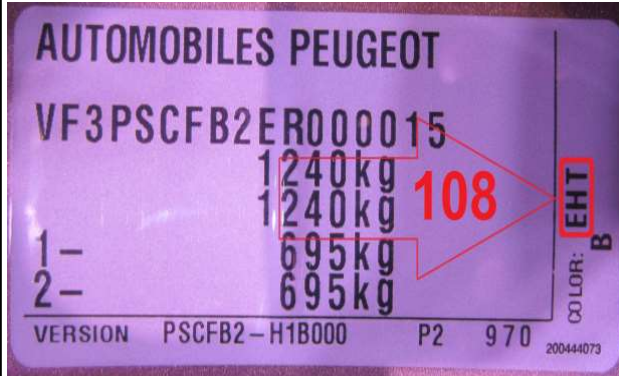

# PEUGEOT-PSA

**MODEL-MODELLO**

**BIPPER  
BOXER**

**108, 208, 2008, 308,  
3008, 508, 5008,  
EXPERT,  
iOn, PARTNER,  
TRAVELLER**