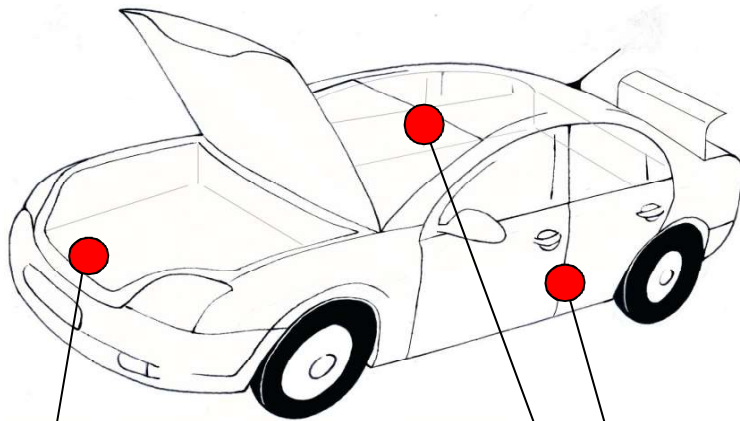

KIA

	기아자동차 (주)	KIA MOTORS CORPORATION		
변속기 TRANSM	차축 AXLE	도장 PAINT	의장 TRIM	e4*2007/46*1139
T		ABP	WK	KNACC81CGH5033573
정비부호 S.V.C	형식 APPD	승인 MODEL	번호 NO	1930 kg
형식승인년월일 MODEL APPD DATE				1-1060 kg
				kg
				kg

MODEL-MODELLO

NIRO
SORENTO
SPORTAGE
STONIC

CARENS, CEE'D, NIRO,
OPTIMA, PICANTO
PRO_CEE'D, RIO,
SORENTO, SOUL,
SPORTAGE, STONIC,
VENGA