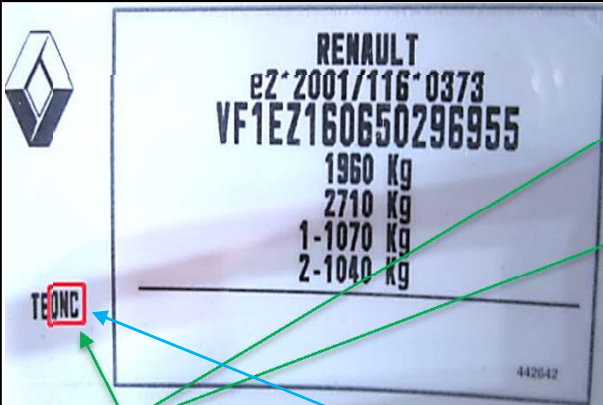

RENAULT

QUALITY:
O 1 COAT SOLID
OV 2 COAT SOLID
MV 2 COAT METALLIC
NV 2 COAT PEARL
TE SPECIAL EFFECT
BI TWO-TONE CODE
CM FLEET

COLOR CODE:
QNC = BLANC NACRE
KNG = GRIS CASSIOPEE
NNP (ROUGE FLAMME)
XPA = +
GNE (NOIR ETOILE)

MODEL-MODELLO

CAPTURE, CLIO,
ESPACE, KADJAR,
KANGOO, MEGANE,
SCENIC, TALISMAN,
TRAFIC, TWINGO,
ZOE

MASTER