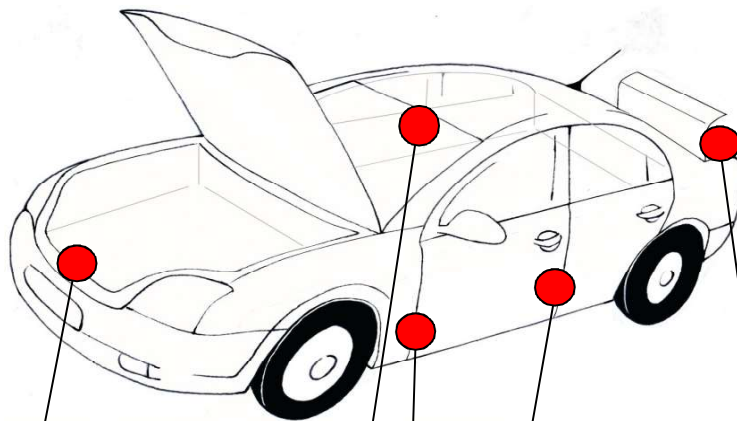

MERCEDES

MODEL-MODELLO

C-CLASS
E-CLASS
S-CLASS
SL-CLASS
SLC-CLASS

A-CLASS, B-CLASS,
C-CLASS,
CLA-CLASS,
CLS-CLASS,
E-CLASS, G-CLASS,
GLA-CLASS, GLC-CLASS,
GLE-CLASS,
GLS-CLASS,
S-CLASS, V-CLASS

CLA-CLASS
CLS-CLASS
S-CLASS