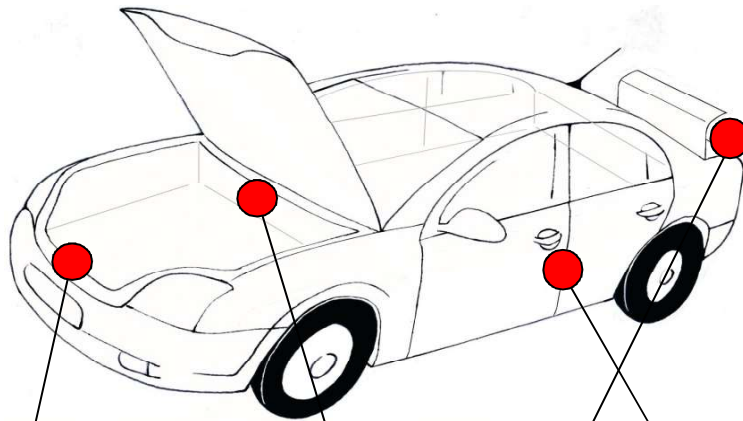

JEEP

RENEGADE

FCA US LLC	MOTORE-ENGINE	CODICE COLORE
1885 Kg	55263624	296
2885 Kg	VERSIONE-VERSION	
1050 Kg	BUAXC1B 02A	
900 Kg	N° PER RICAMBI	9342520
	N° FOR SPARES	
	MADE IN ITALY	

ALL OTHER MODELS

Primary paint code

Secondary paint code

Colour code - APA Monotone APB Two tone Car
APC Two tone Truck

MODEL-MODELLO

CHEROKEE,
COMPASS,
GRAND CHEROKEE,
WRANGLER

CHEROKEE,
COMPASS,
GRAND CHEROKEE,
WRANGLER

RENEGADE