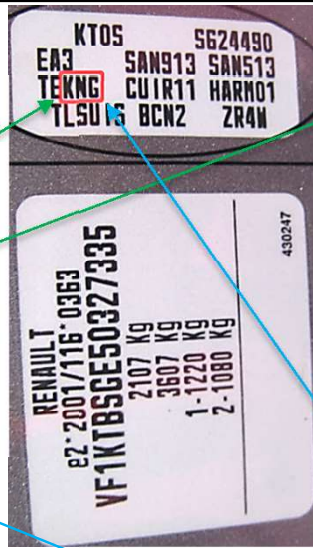

RENAULT

QUALITY:
O 1 COAT SOLID
OV 2 COAT SOLID
MV 2 COAT METALLIC
NV 2 COAT PEARL
TE SPECIAL EFFECT
BI TWO-TONE CODE
CM FLEET

COLOR CODE:
QNC = BLANC NACRE
KNG = GRIS CASSIOPEE
NNP (ROUGE FLAMME)
XPA = +
GNE (NOIR ETOILE)

MODEL-MODELLO

CAPTURE, CLIO,
ESPACE, KADJAR,
KANGOO, MEGANE,
SCENIC, TALISMAN,
TRAFIC, TWINGO,
ZOE

MASTER